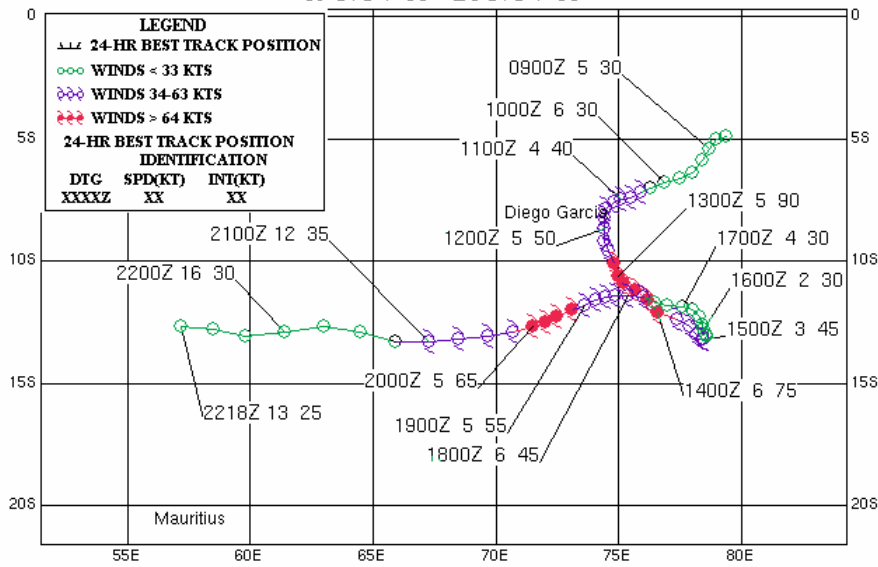

TROPICAL CYCLONE 02S (BENI)
09 NOV 03 - 20 NOV 03

TROPICAL CYCLONE 03S (CELA)
05 DEC 03 - 21 DEC 03

TROPICAL CYCLONE 04S (JANA)
07 DEC 03 - 12 DEC 03

TROPICAL CYCLONE 05P (DEBBIE)
18 DEC 03 - 21 DEC 03

TROPICAL CYCLONE 07P (HETA)
29 DEC 2003 -09 JAN 2004