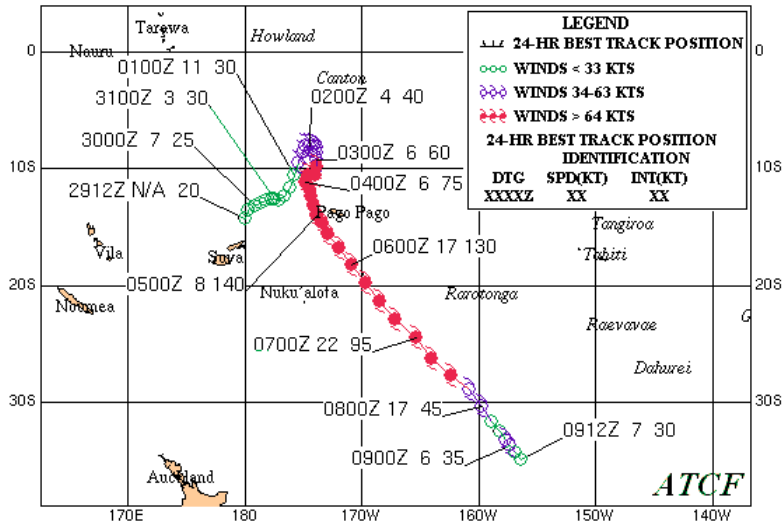

TROPICAL CYCLONE 02S (BENI)
09 NOV 03 - 20 NOV 03

TROPICAL CYCLONE 03S (CELA)
05 DEC 03 - 21 DEC 03

TROPICAL CYCLONE 04S (JANA)
07 DEC 03 - 12 DEC 03

TROPICAL CYCLONE 05P (DEBBIE)
18 DEC 03 - 21 DEC 03

TROPICAL CYCLONE 07P (HETA)
29 DEC 2003 -09 JAN 2004

TROPICAL CYCLONE 09S (ELITA)
27 JAN-05 FEB 2004

**TROPICAL CYCLONE 10S(FRANK)
26 JAN-07 FEB 2004**

**TROPICAL CYCLONE 13P (IVY)
22 FEB 04 - 29 FEB 04**

**TROPICAL CYCLONE 14S (MONTY)
27 FEB 04 - 02 MAR 04**

**TROPICAL CYCLONE 16S (GAFILO)
01-11 MAR 2004**

TROPICAL CYCLONE 17S (NICKY-HELMA)
08 MAR 04 - 13 MAR 04

TROPICAL CYCLONE 18S (FAY)
15-27 MAR 2004

TROPICAL CYCLONE 20S (OSCAR)
23 MAR 04 - 28 MAR 04

TROPICAL CYCLONE 23S (JUBA)
04-15 MAY 2004