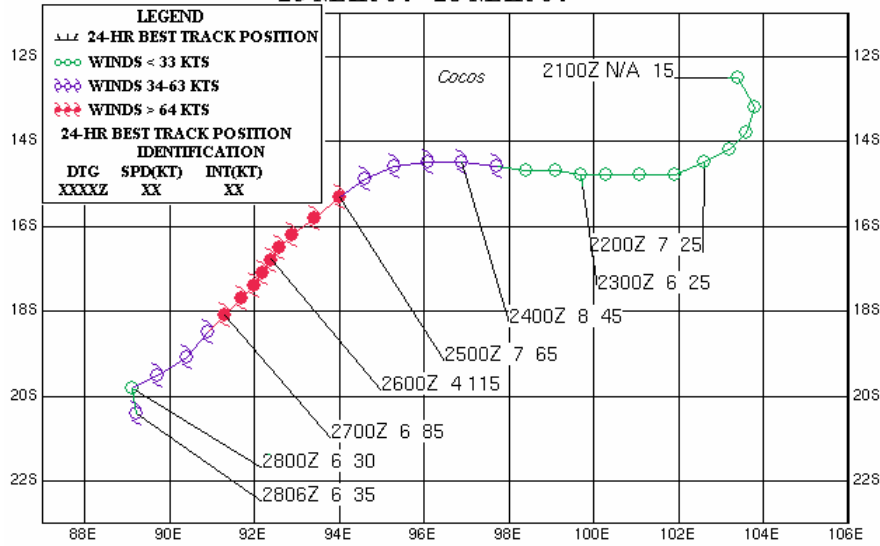

**TROPICAL CYCLONE 16S (GAFILO)
01-11 MAR 2004**

TROPICAL CYCLONE 17S (NICKY-HELMA)
08 MAR 04 - 13 MAR 04

TROPICAL CYCLONE 18S (FAY)
15-27 MAR 2004

TROPICAL CYCLONE 20S (OSCAR)
23 MAR 04 - 28 MAR 04

TROPICAL CYCLONE 23S (JUBA)
04-15 MAY 2004