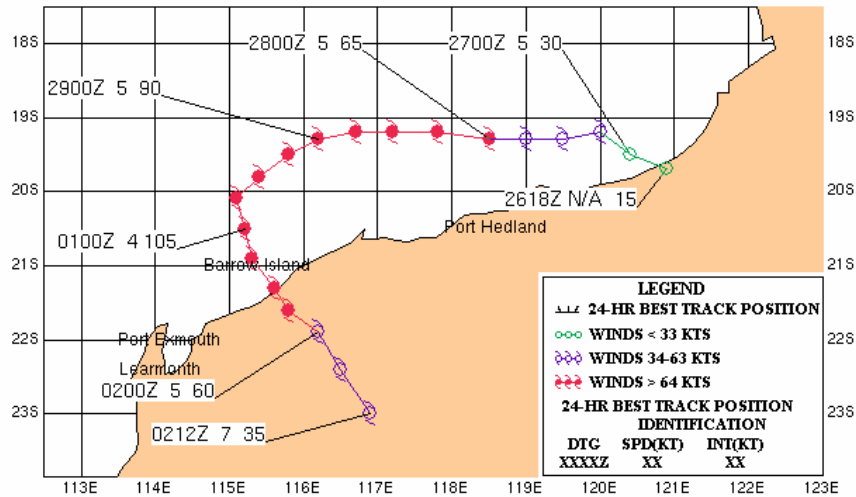

TROPICAL CYCLONE 02S (BENI)
09 NOV 03 - 20 NOV 03

TROPICAL CYCLONE 03S (CELA)
05 DEC 03 - 21 DEC 03

TROPICAL CYCLONE 04S (JANA)
07 DEC 03 - 12 DEC 03

TROPICAL CYCLONE 05P (DEBBIE)
18 DEC 03 - 21 DEC 03

TROPICAL CYCLONE 07P (HETA)
29 DEC 2003 -09 JAN 2004

TROPICAL CYCLONE 09S (ELITA)
27 JAN-05 FEB 2004

**TROPICAL CYCLONE 10S(FRANK)
26 JAN-07 FEB 2004**

**TROPICAL CYCLONE 13P (IVY)
22 FEB 04 - 29 FEB 04**

**TROPICAL CYCLONE 14S (MONTY)
27 FEB 04 - 02 MAR 04**

**TROPICAL CYCLONE 16S (GAFILO)
01-11 MAR 2004**

TROPICAL CYCLONE 17S (NICKY-HELMA)
08 MAR 04 - 13 MAR 04

TROPICAL CYCLONE 18S (FAY)
15-27 MAR 2004

TROPICAL CYCLONE 20S (OSCAR)
23 MAR 04 - 28 MAR 04

TROPICAL CYCLONE 23S (JUBA)
04-15 MAY 2004