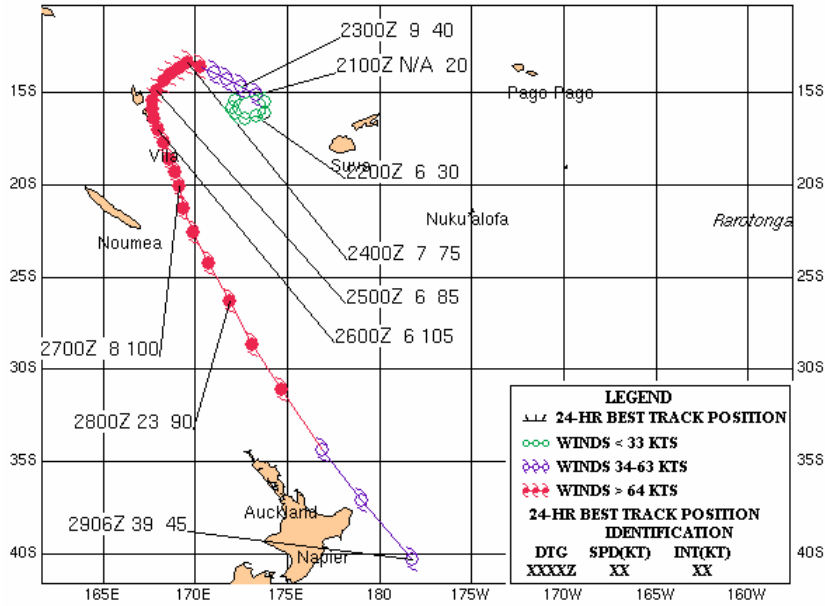

TROPICAL CYCLONE 02S (BENI)
09 NOV 03 - 20 NOV 03

TROPICAL CYCLONE 03S (CELA)
05 DEC 03 - 21 DEC 03

TROPICAL CYCLONE 04S (JANA)
07 DEC 03 - 12 DEC 03

TROPICAL CYCLONE 05P (DEBBIE)
18 DEC 03 - 21 DEC 03

TROPICAL CYCLONE 07P (HETA)
29 DEC 2003 -09 JAN 2004

TROPICAL CYCLONE 09S (ELITA)
27 JAN-05 FEB 2004

**TROPICAL CYCLONE 10S(FRANK)
26 JAN-07 FEB 2004**

**TROPICAL CYCLONE 13P (IVY)
22 FEB 04 - 29 FEB 04**

**TROPICAL CYCLONE 14S (MONTY)
27 FEB 04 - 02 MAR 04**

**TROPICAL CYCLONE 16S (GAFILO)
01-11 MAR 2004**

TROPICAL CYCLONE 17S (NICKY-HELMA)
08 MAR 04 - 13 MAR 04

TROPICAL CYCLONE 18S (FAY)
15-27 MAR 2004

TROPICAL CYCLONE 20S (OSCAR)
23 MAR 04 - 28 MAR 04

TROPICAL CYCLONE 23S (JUBA)
04-15 MAY 2004