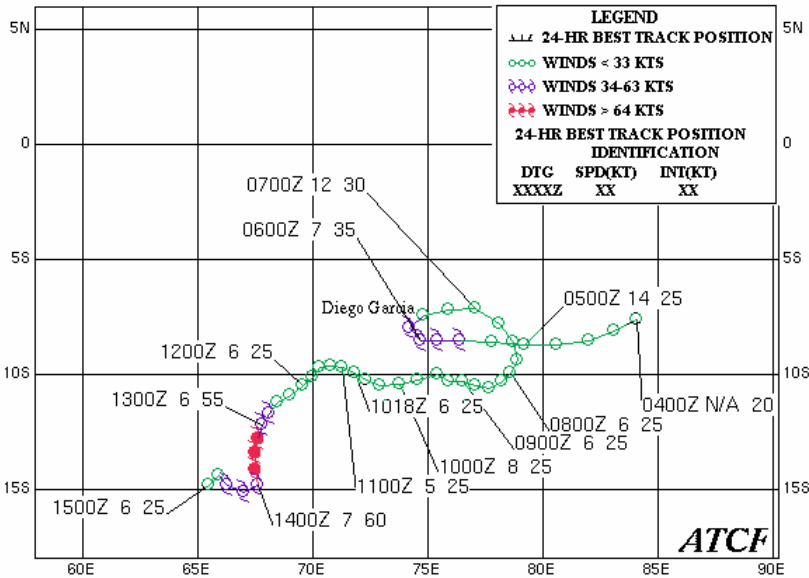

**TROPICAL CYCLONE 16S (GAFILO)
01-11 MAR 2004**

TROPICAL CYCLONE 17S (NICKY-HELMA)
08 MAR 04 - 13 MAR 04

TROPICAL CYCLONE 18S (FAY)
15-27 MAR 2004

TROPICAL CYCLONE 20S (OSCAR)
23 MAR 04 - 28 MAR 04

TROPICAL CYCLONE 23S (JUBA)
04-15 MAY 2004