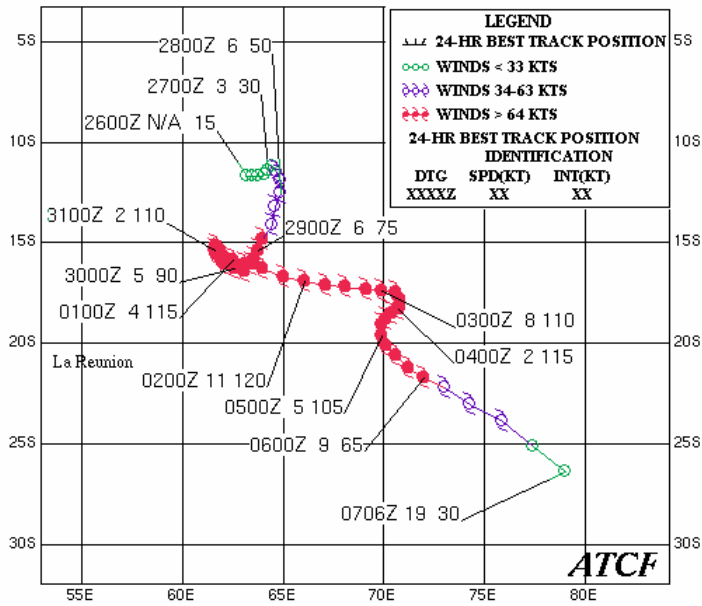

**TROPICAL CYCLONE 10S(FRANK)
26 JAN-07 FEB 2004**