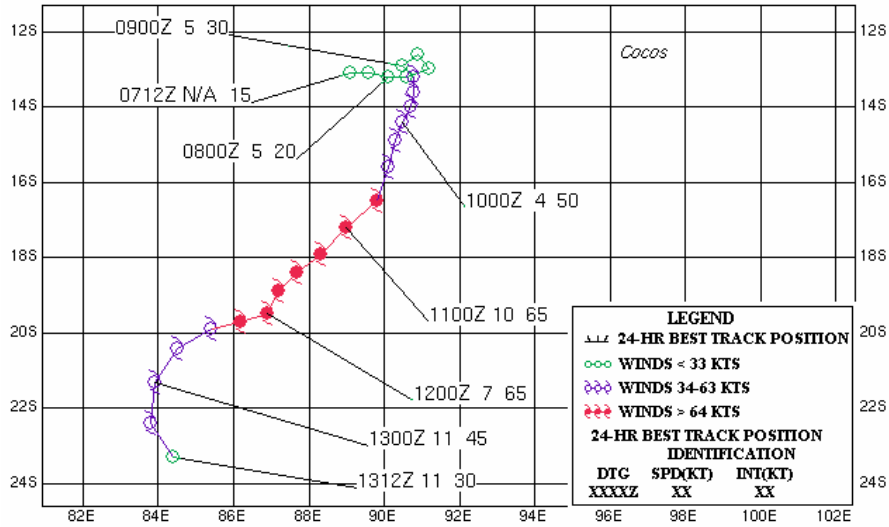

TROPICAL CYCLONE 17S (NICKY-HELMA)
08 MAR 04 - 13 MAR 04