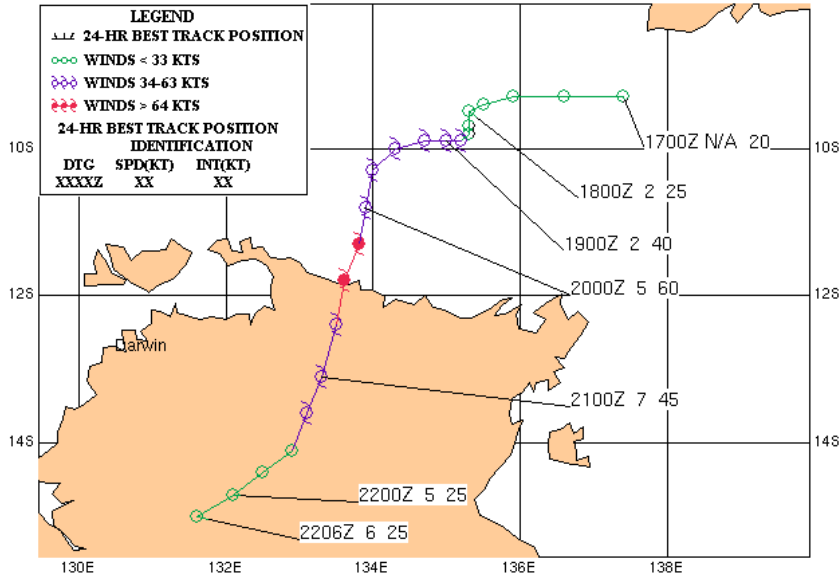

TROPICAL CYCLONE 02S (BENI)
09 NOV 03 - 20 NOV 03

TROPICAL CYCLONE 03S (CELA)
05 DEC 03 - 21 DEC 03

TROPICAL CYCLONE 04S (JANA)
07 DEC 03 - 12 DEC 03

TROPICAL CYCLONE 05P (DEBBIE)
18 DEC 03 - 21 DEC 03

TROPICAL CYCLONE 07P (HETA)
29 DEC 2003 -09 JAN 2004

TROPICAL CYCLONE 09S (ELITA)
27 JAN-05 FEB 2004

**TROPICAL CYCLONE 10S(FRANK)
26 JAN-07 FEB 2004**

**TROPICAL CYCLONE 13P (IVY)
22 FEB 04 - 29 FEB 04**

**TROPICAL CYCLONE 14S (MONTY)
27 FEB 04 - 02 MAR 04**

**TROPICAL CYCLONE 16S (GAFILO)
01-11 MAR 2004**

TROPICAL CYCLONE 17S (NICKY-HELMA)
08 MAR 04 - 13 MAR 04

TROPICAL CYCLONE 18S (FAY)
15-27 MAR 2004

TROPICAL CYCLONE 20S (OSCAR)
23 MAR 04 - 28 MAR 04

TROPICAL CYCLONE 23S (JUBA)
04-15 MAY 2004