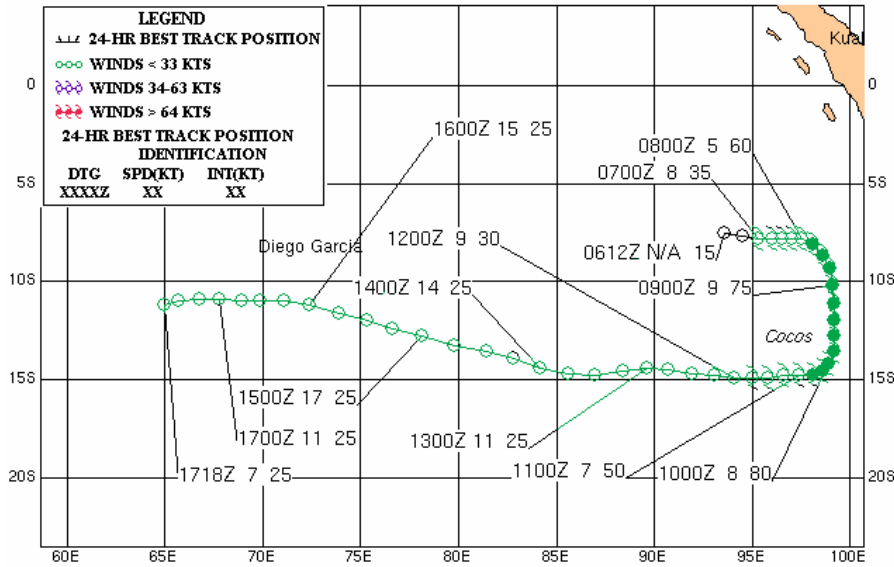

TROPICAL CYCLONE 02S (BENI)
09 NOV 03 - 20 NOV 03

TROPICAL CYCLONE 03S (CELA)
05 DEC 03 - 21 DEC 03

TROPICAL CYCLONE 04S (JANA)
07 DEC 03 - 12 DEC 03

TROPICAL CYCLONE 05P (DEBBIE)
18 DEC 03 - 21 DEC 03

TROPICAL CYCLONE 07P (HETA)
29 DEC 2003 -09 JAN 2004

TROPICAL CYCLONE 09S (ELITA)
27 JAN-05 FEB 2004

**TROPICAL CYCLONE 10S(FRANK)
26 JAN-07 FEB 2004**

**TROPICAL CYCLONE 13P (IVY)
22 FEB 04 - 29 FEB 04**

**TROPICAL CYCLONE 14S (MONTY)
27 FEB 04 - 02 MAR 04**

**TROPICAL CYCLONE 16S (GAFILO)
01-11 MAR 2004**

TROPICAL CYCLONE 17S (NICKY-HELMA)
08 MAR 04 - 13 MAR 04

TROPICAL CYCLONE 18S (FAY)
15-27 MAR 2004

TROPICAL CYCLONE 20S (OSCAR)
23 MAR 04 - 28 MAR 04

TROPICAL CYCLONE 23S (JUBA)
04-15 MAY 2004