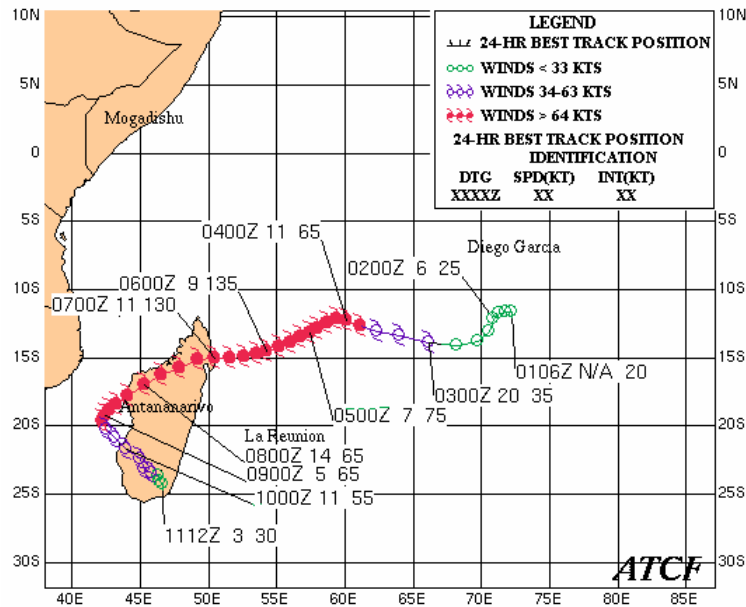

**TROPICAL CYCLONE 16S (GAFILO)
01-11 MAR 2004**