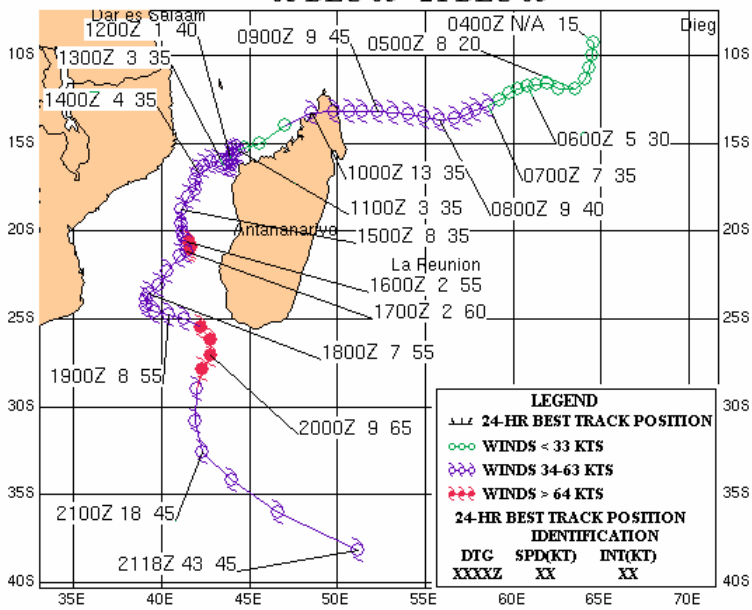

TROPICAL CYCLONE 02S (BENI)
09 NOV 03 - 20 NOV 03

TROPICAL CYCLONE 03S (CELA)
05 DEC 03 - 21 DEC 03

TROPICAL CYCLONE 04S (JANA)
07 DEC 03 - 12 DEC 03

TROPICAL CYCLONE 05P (DEBBIE)
18 DEC 03 - 21 DEC 03

TROPICAL CYCLONE 07P (HETA)
29 DEC 2003 -09 JAN 2004

TROPICAL CYCLONE 09S (ELITA)
27 JAN-05 FEB 2004

**TROPICAL CYCLONE 10S(FRANK)
26 JAN-07 FEB 2004**

**TROPICAL CYCLONE 13P (IVY)
22 FEB 04 - 29 FEB 04**

**TROPICAL CYCLONE 14S (MONTY)
27 FEB 04 - 02 MAR 04**

**TROPICAL CYCLONE 16S (GAFILO)
01-11 MAR 2004**

TROPICAL CYCLONE 17S (NICKY-HELMA)
08 MAR 04 - 13 MAR 04

TROPICAL CYCLONE 18S (FAY)
15-27 MAR 2004

TROPICAL CYCLONE 20S (OSCAR)
23 MAR 04 - 28 MAR 04

TROPICAL CYCLONE 23S (JUBA)
04-15 MAY 2004