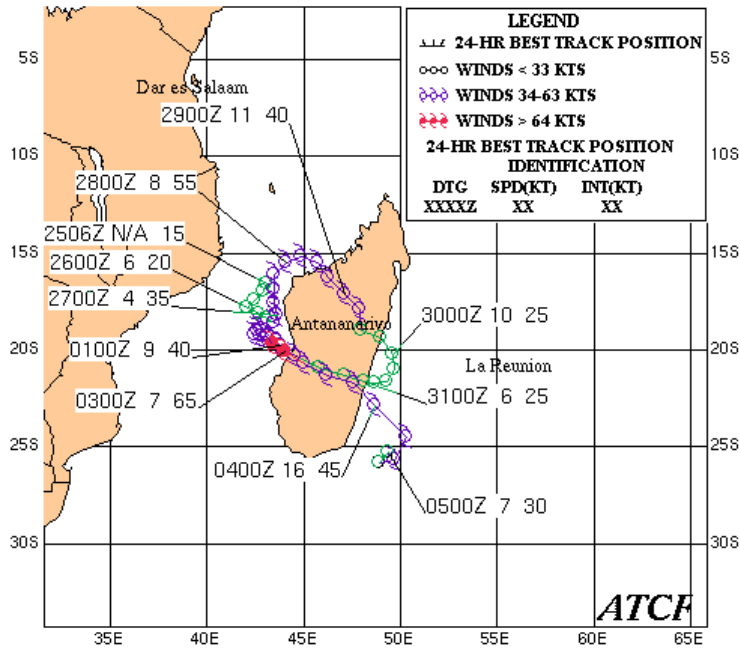

TROPICAL CYCLONE 02S (BENI)
09 NOV 03 - 20 NOV 03

TROPICAL CYCLONE 03S (CELA)
05 DEC 03 - 21 DEC 03

TROPICAL CYCLONE 04S (JANA)
07 DEC 03 - 12 DEC 03

TROPICAL CYCLONE 05P (DEBBIE)
18 DEC 03 - 21 DEC 03

TROPICAL CYCLONE 07P (HETA)
29 DEC 2003 -09 JAN 2004

TROPICAL CYCLONE 09S (ELITA)
27 JAN-05 FEB 2004

**TROPICAL CYCLONE 10S(FRANK)
26 JAN-07 FEB 2004**

**TROPICAL CYCLONE 13P (IVY)
22 FEB 04 - 29 FEB 04**

**TROPICAL CYCLONE 14S (MONTY)
27 FEB 04 - 02 MAR 04**

**TROPICAL CYCLONE 16S (GAFILO)
01-11 MAR 2004**

TROPICAL CYCLONE 17S (NICKY-HELMA)
08 MAR 04 - 13 MAR 04

TROPICAL CYCLONE 18S (FAY)
15-27 MAR 2004

TROPICAL CYCLONE 20S (OSCAR)
23 MAR 04 - 28 MAR 04

TROPICAL CYCLONE 23S (JUBA)
04-15 MAY 2004