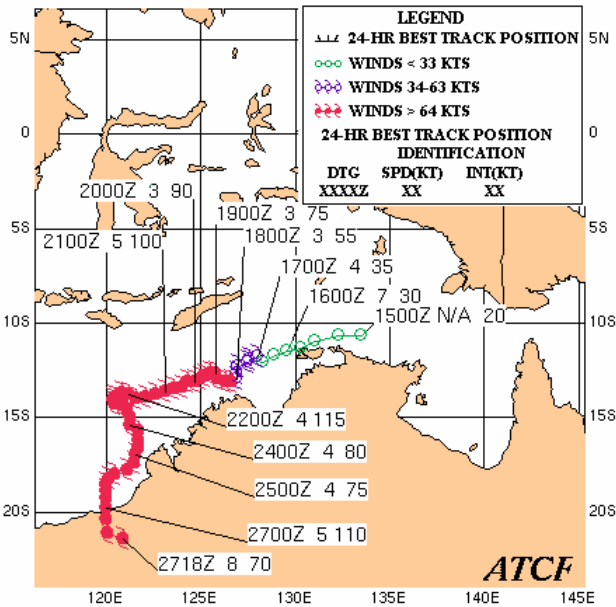

TROPICAL CYCLONE 18S (FAY)
15-27 MAR 2004