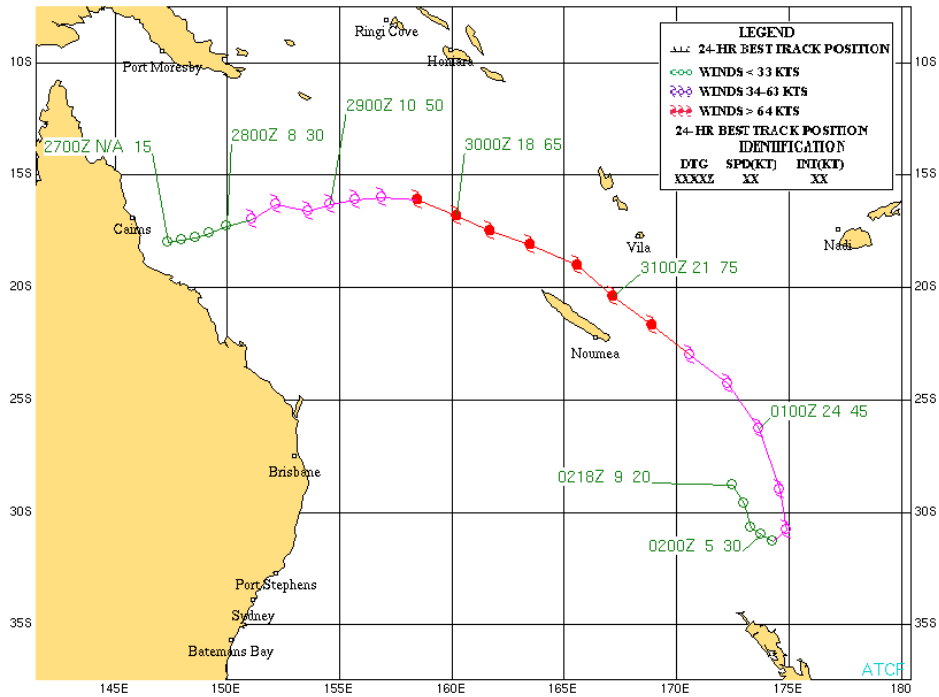

**TROPICAL CYCLONE 03S (BERTIE-ALVIN)  
18-29 NOVEMBER 2005**

**TROPICAL CYCLONE 09S (BOLOETSE)  
22 JANUARY-06 FEBRUARY 2006**

**TROPICAL CYCLONE 10P (JIM)  
27 JANUARY-02 FEBRUARY 2006**

**TROPICAL CYCLONE 11P (VAIANU)  
10-17 FEBRUARY 2006**

**TROPICAL CYCLONE 14S (CARINA)  
22 FEBRUARY-02 MARCH 2006**

**TROPICAL CYCLONE 17P (LARRY)  
16-21 MARCH 2006**

**TROPICAL CYCLONE 18P (WATI)  
18-25 MARCH 2006**

**TROPICAL CYCLONE 19S (FLOYD)  
19-27 MARCH 2006**

**TROPICAL CYCLONE 20S (GLENDA)  
23-31 MARCH 2006**

**TROPICAL CYCLONE 23P (MONICA)  
16-26 APRIL 2006**