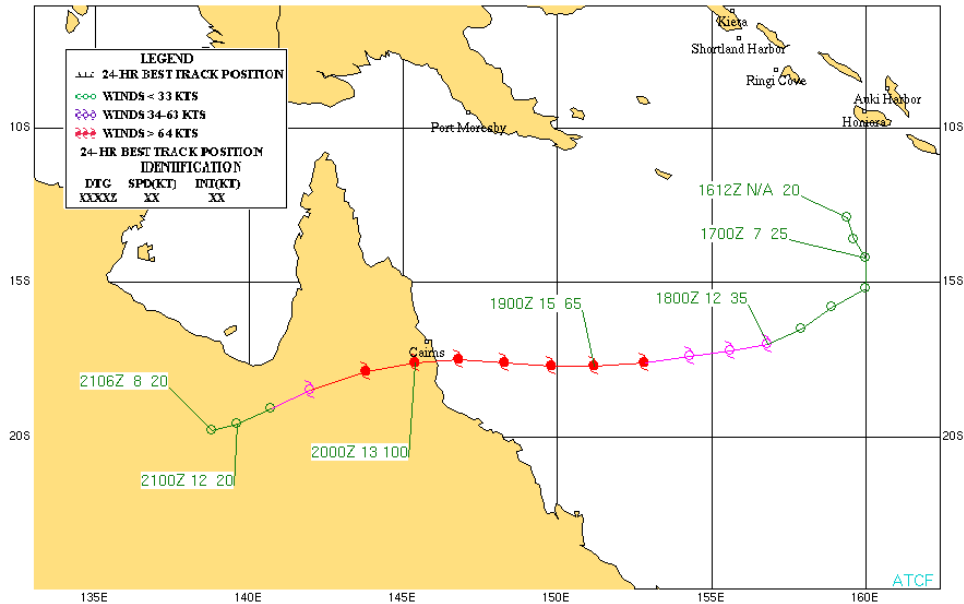

**TROPICAL CYCLONE 03S (BERTIE-ALVIN)  
18-29 NOVEMBER 2005**

**TROPICAL CYCLONE 09S (BOLOETSE)  
22 JANUARY-06 FEBRUARY 2006**

**TROPICAL CYCLONE 10P (JIM)  
27 JANUARY-02 FEBRUARY 2006**

**TROPICAL CYCLONE 11P (VAIANU)  
10-17 FEBRUARY 2006**

**TROPICAL CYCLONE 14S (CARINA)  
22 FEBRUARY-02 MARCH 2006**

**TROPICAL CYCLONE 17P (LARRY)  
16-21 MARCH 2006**

**TROPICAL CYCLONE 18P (WATI)  
18-25 MARCH 2006**

**TROPICAL CYCLONE 19S (FLOYD)  
19-27 MARCH 2006**

**TROPICAL CYCLONE 20S (GLENDA)  
23-31 MARCH 2006**

**TROPICAL CYCLONE 23P (MONICA)  
16-26 APRIL 2006**