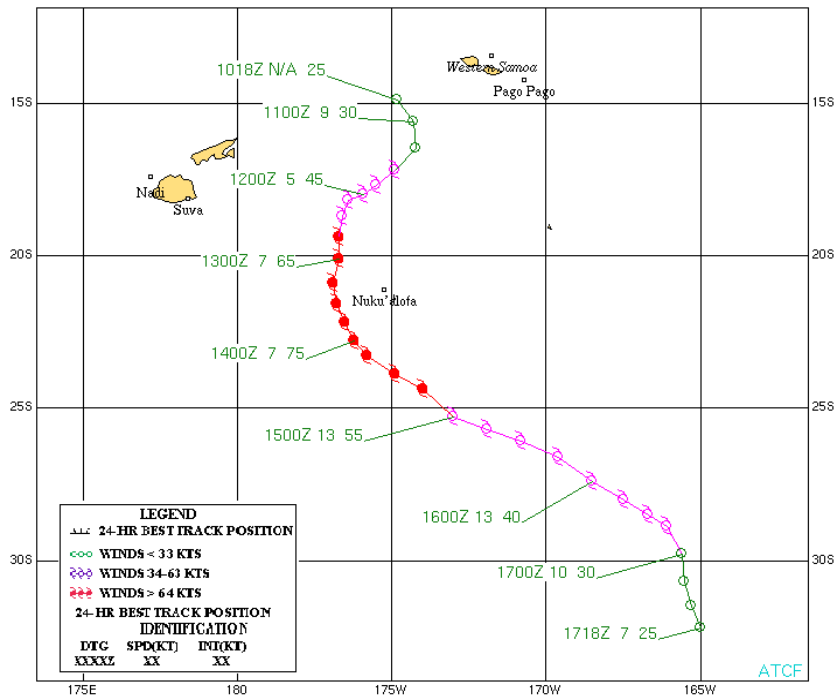

**TROPICAL CYCLONE 03S (BERTIE-ALVIN)  
18-29 NOVEMBER 2005**

**TROPICAL CYCLONE 09S (BOLOETSE)  
22 JANUARY-06 FEBRUARY 2006**

**TROPICAL CYCLONE 10P (JIM)  
27 JANUARY-02 FEBRUARY 2006**

**TROPICAL CYCLONE 11P (VAIANU)  
10-17 FEBRUARY 2006**

**TROPICAL CYCLONE 14S (CARINA)  
22 FEBRUARY-02 MARCH 2006**

**TROPICAL CYCLONE 17P (LARRY)  
16-21 MARCH 2006**

**TROPICAL CYCLONE 18P (WATI)  
18-25 MARCH 2006**

**TROPICAL CYCLONE 19S (FLOYD)  
19-27 MARCH 2006**

**TROPICAL CYCLONE 20S (GLENDA)  
23-31 MARCH 2006**

**TROPICAL CYCLONE 23P (MONICA)  
16-26 APRIL 2006**