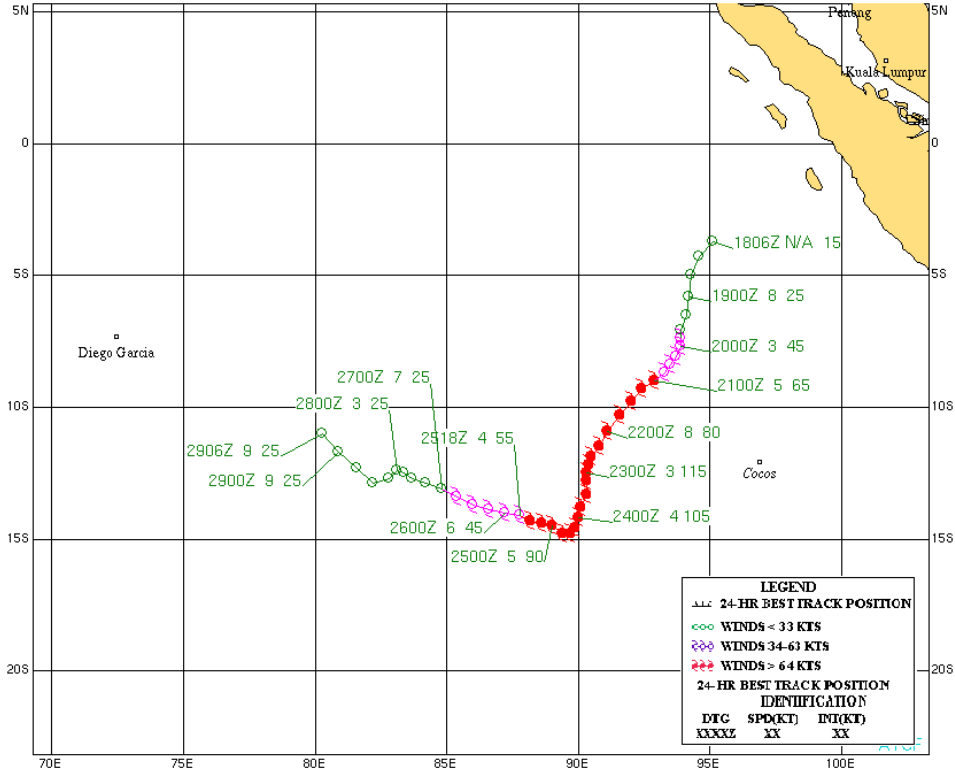

**TROPICAL CYCLONE 03S (BERTIE-ALVIN)  
18-29 NOVEMBER 2005**

**TROPICAL CYCLONE 09S (BOLOETSE)  
22 JANUARY-06 FEBRUARY 2006**

**TROPICAL CYCLONE 10P (JIM)  
27 JANUARY-02 FEBRUARY 2006**

**TROPICAL CYCLONE 11P (VAIANU)  
10-17 FEBRUARY 2006**

**TROPICAL CYCLONE 14S (CARINA)  
22 FEBRUARY-02 MARCH 2006**

**TROPICAL CYCLONE 17P (LARRY)  
16-21 MARCH 2006**

**TROPICAL CYCLONE 18P (WATI)  
18-25 MARCH 2006**

**TROPICAL CYCLONE 19S (FLOYD)  
19-27 MARCH 2006**

**TROPICAL CYCLONE 20S (GLENDA)  
23-31 MARCH 2006**

**TROPICAL CYCLONE 23P (MONICA)  
16-26 APRIL 2006**