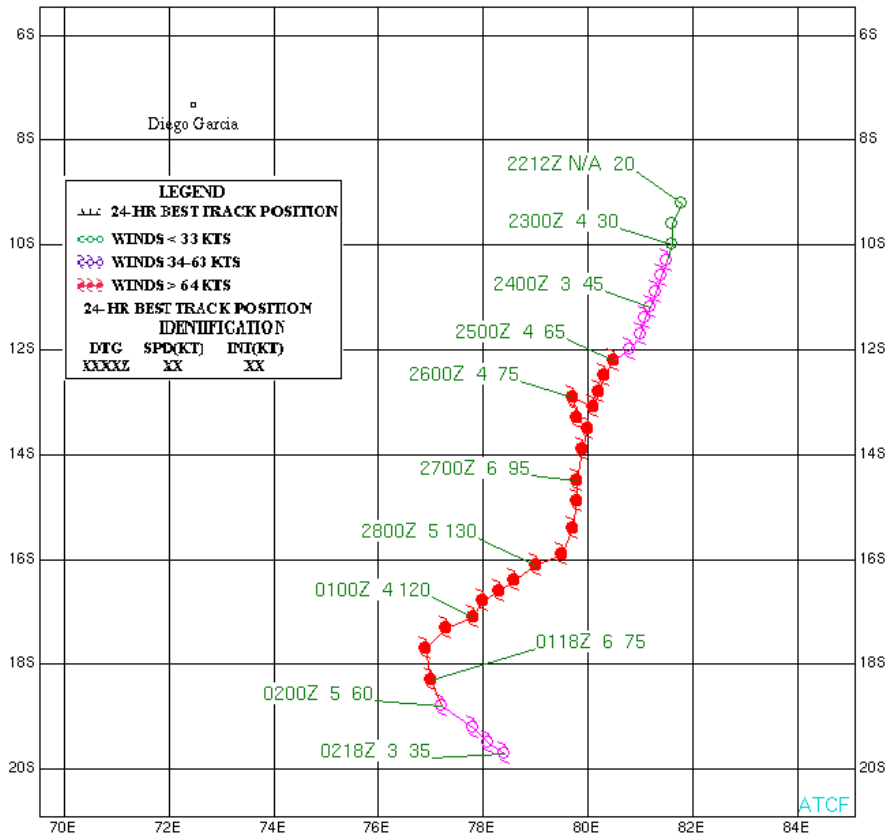

**TROPICAL CYCLONE 03S (BERTIE-ALVIN)  
18-29 NOVEMBER 2005**

**TROPICAL CYCLONE 09S (BOLOETSE)  
22 JANUARY-06 FEBRUARY 2006**

**TROPICAL CYCLONE 10P (JIM)  
27 JANUARY-02 FEBRUARY 2006**

**TROPICAL CYCLONE 11P (VAIANU)  
10-17 FEBRUARY 2006**

**TROPICAL CYCLONE 14S (CARINA)  
22 FEBRUARY-02 MARCH 2006**

**TROPICAL CYCLONE 17P (LARRY)  
16-21 MARCH 2006**

**TROPICAL CYCLONE 18P (WATI)  
18-25 MARCH 2006**

**TROPICAL CYCLONE 19S (FLOYD)  
19-27 MARCH 2006**

**TROPICAL CYCLONE 20S (GLENDA)  
23-31 MARCH 2006**

**TROPICAL CYCLONE 23P (MONICA)  
16-26 APRIL 2006**