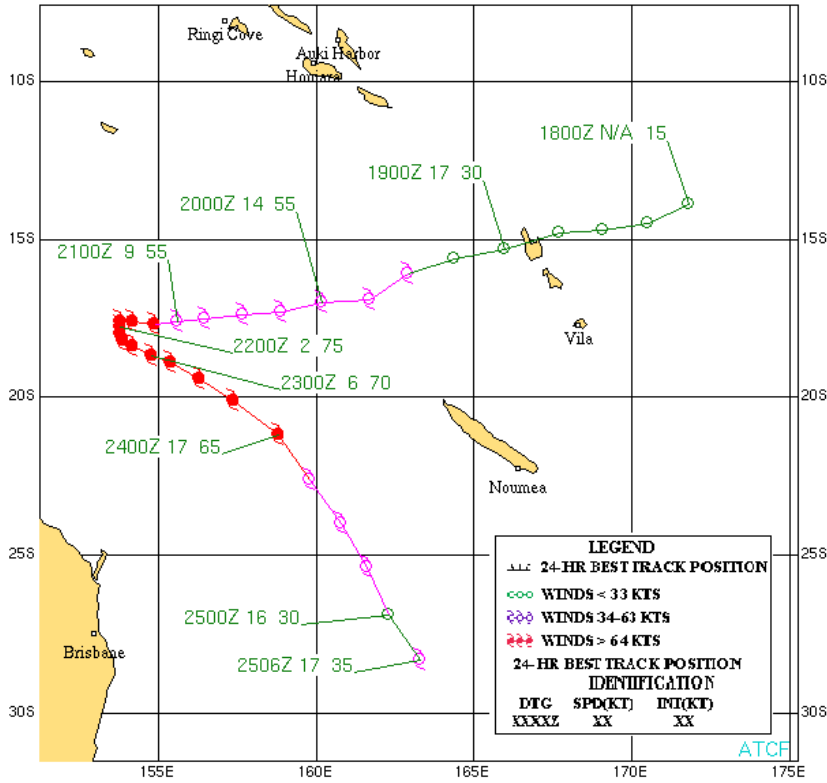

**TROPICAL CYCLONE 03S (BERTIE-ALVIN)  
18-29 NOVEMBER 2005**

**TROPICAL CYCLONE 09S (BOLOETSE)  
22 JANUARY-06 FEBRUARY 2006**

**TROPICAL CYCLONE 10P (JIM)  
27 JANUARY-02 FEBRUARY 2006**

**TROPICAL CYCLONE 11P (VAIANU)  
10-17 FEBRUARY 2006**

**TROPICAL CYCLONE 14S (CARINA)  
22 FEBRUARY-02 MARCH 2006**

**TROPICAL CYCLONE 17P (LARRY)  
16-21 MARCH 2006**

**TROPICAL CYCLONE 18P (WATI)  
18-25 MARCH 2006**

**TROPICAL CYCLONE 19S (FLOYD)  
19-27 MARCH 2006**

**TROPICAL CYCLONE 20S (GLENDA)  
23-31 MARCH 2006**

**TROPICAL CYCLONE 23P (MONICA)  
16-26 APRIL 2006**