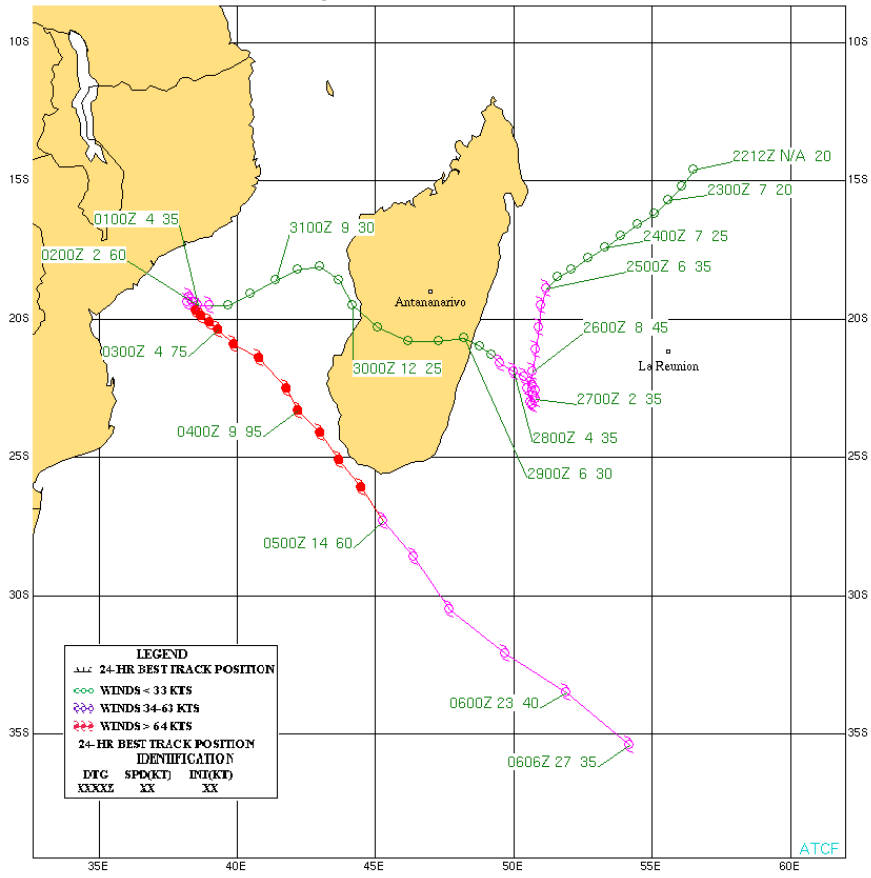

**TROPICAL CYCLONE 03S (BERTIE-ALVIN)  
18-29 NOVEMBER 2005**

**TROPICAL CYCLONE 09S (BOLOETSE)  
22 JANUARY-06 FEBRUARY 2006**

**TROPICAL CYCLONE 10P (JIM)  
27 JANUARY-02 FEBRUARY 2006**

**TROPICAL CYCLONE 11P (VAIANU)  
10-17 FEBRUARY 2006**

**TROPICAL CYCLONE 14S (CARINA)  
22 FEBRUARY-02 MARCH 2006**

**TROPICAL CYCLONE 17P (LARRY)  
16-21 MARCH 2006**

**TROPICAL CYCLONE 18P (WATI)  
18-25 MARCH 2006**

**TROPICAL CYCLONE 19S (FLOYD)  
19-27 MARCH 2006**

**TROPICAL CYCLONE 20S (GLENDA)  
23-31 MARCH 2006**

**TROPICAL CYCLONE 23P (MONICA)  
16-26 APRIL 2006**