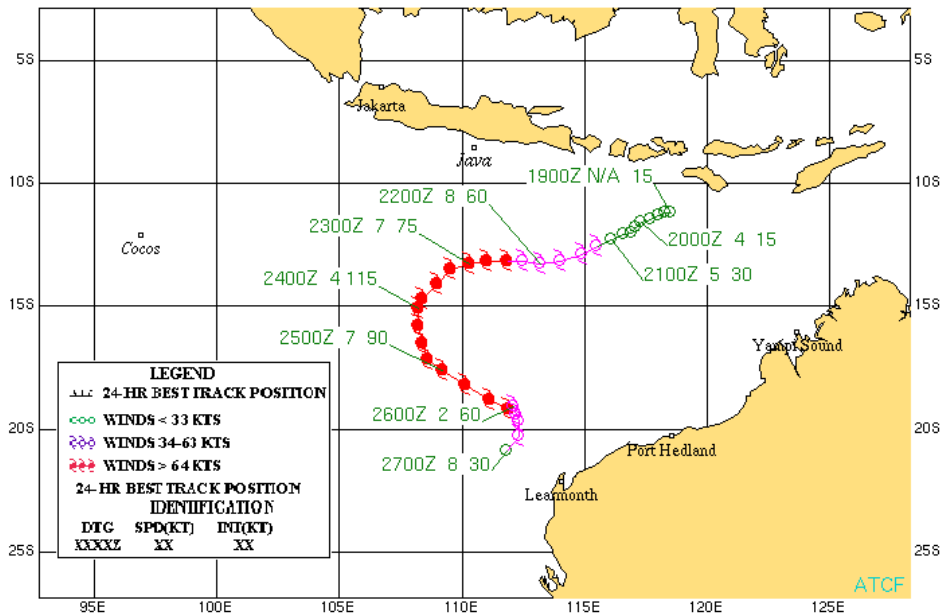

**TROPICAL CYCLONE 03S (BERTIE-ALVIN)  
18-29 NOVEMBER 2005**

**TROPICAL CYCLONE 09S (BOLOETSE)  
22 JANUARY-06 FEBRUARY 2006**

**TROPICAL CYCLONE 10P (JIM)  
27 JANUARY-02 FEBRUARY 2006**

**TROPICAL CYCLONE 11P (VAIANU)  
10-17 FEBRUARY 2006**

**TROPICAL CYCLONE 14S (CARINA)  
22 FEBRUARY-02 MARCH 2006**

**TROPICAL CYCLONE 17P (LARRY)  
16-21 MARCH 2006**

**TROPICAL CYCLONE 18P (WATI)  
18-25 MARCH 2006**

**TROPICAL CYCLONE 19S (FLOYD)  
19-27 MARCH 2006**

**TROPICAL CYCLONE 20S (GLENDA)  
23-31 MARCH 2006**

**TROPICAL CYCLONE 23P (MONICA)  
16-26 APRIL 2006**