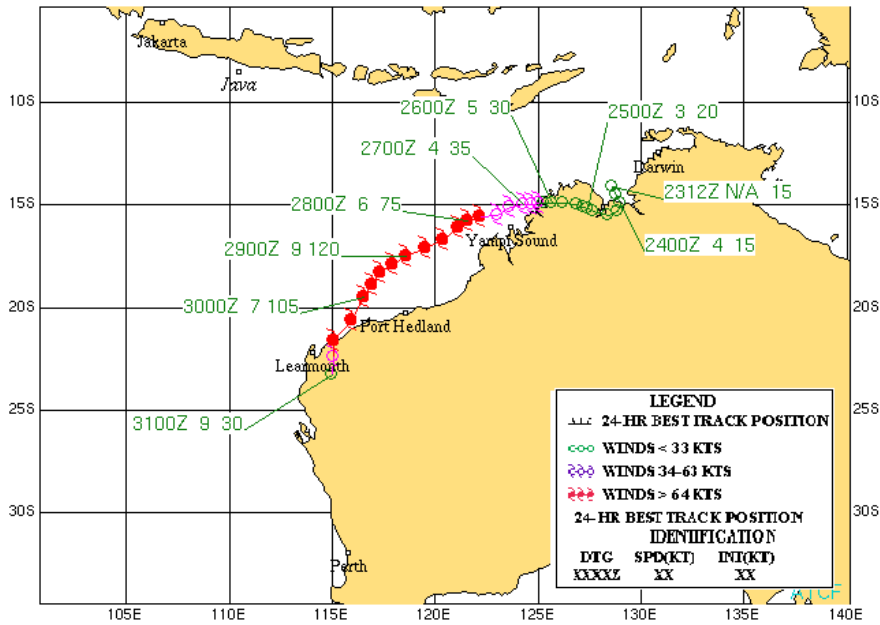

**TROPICAL CYCLONE 03S (BERTIE-ALVIN)  
18-29 NOVEMBER 2005**

**TROPICAL CYCLONE 09S (BOLOETSE)  
22 JANUARY-06 FEBRUARY 2006**

**TROPICAL CYCLONE 10P (JIM)  
27 JANUARY-02 FEBRUARY 2006**

**TROPICAL CYCLONE 11P (VAIANU)  
10-17 FEBRUARY 2006**

**TROPICAL CYCLONE 14S (CARINA)  
22 FEBRUARY-02 MARCH 2006**

**TROPICAL CYCLONE 17P (LARRY)  
16-21 MARCH 2006**

**TROPICAL CYCLONE 18P (WATI)  
18-25 MARCH 2006**

**TROPICAL CYCLONE 19S (FLOYD)  
19-27 MARCH 2006**

**TROPICAL CYCLONE 20S (GLENDA)  
23-31 MARCH 2006**

**TROPICAL CYCLONE 23P (MONICA)  
16-26 APRIL 2006**